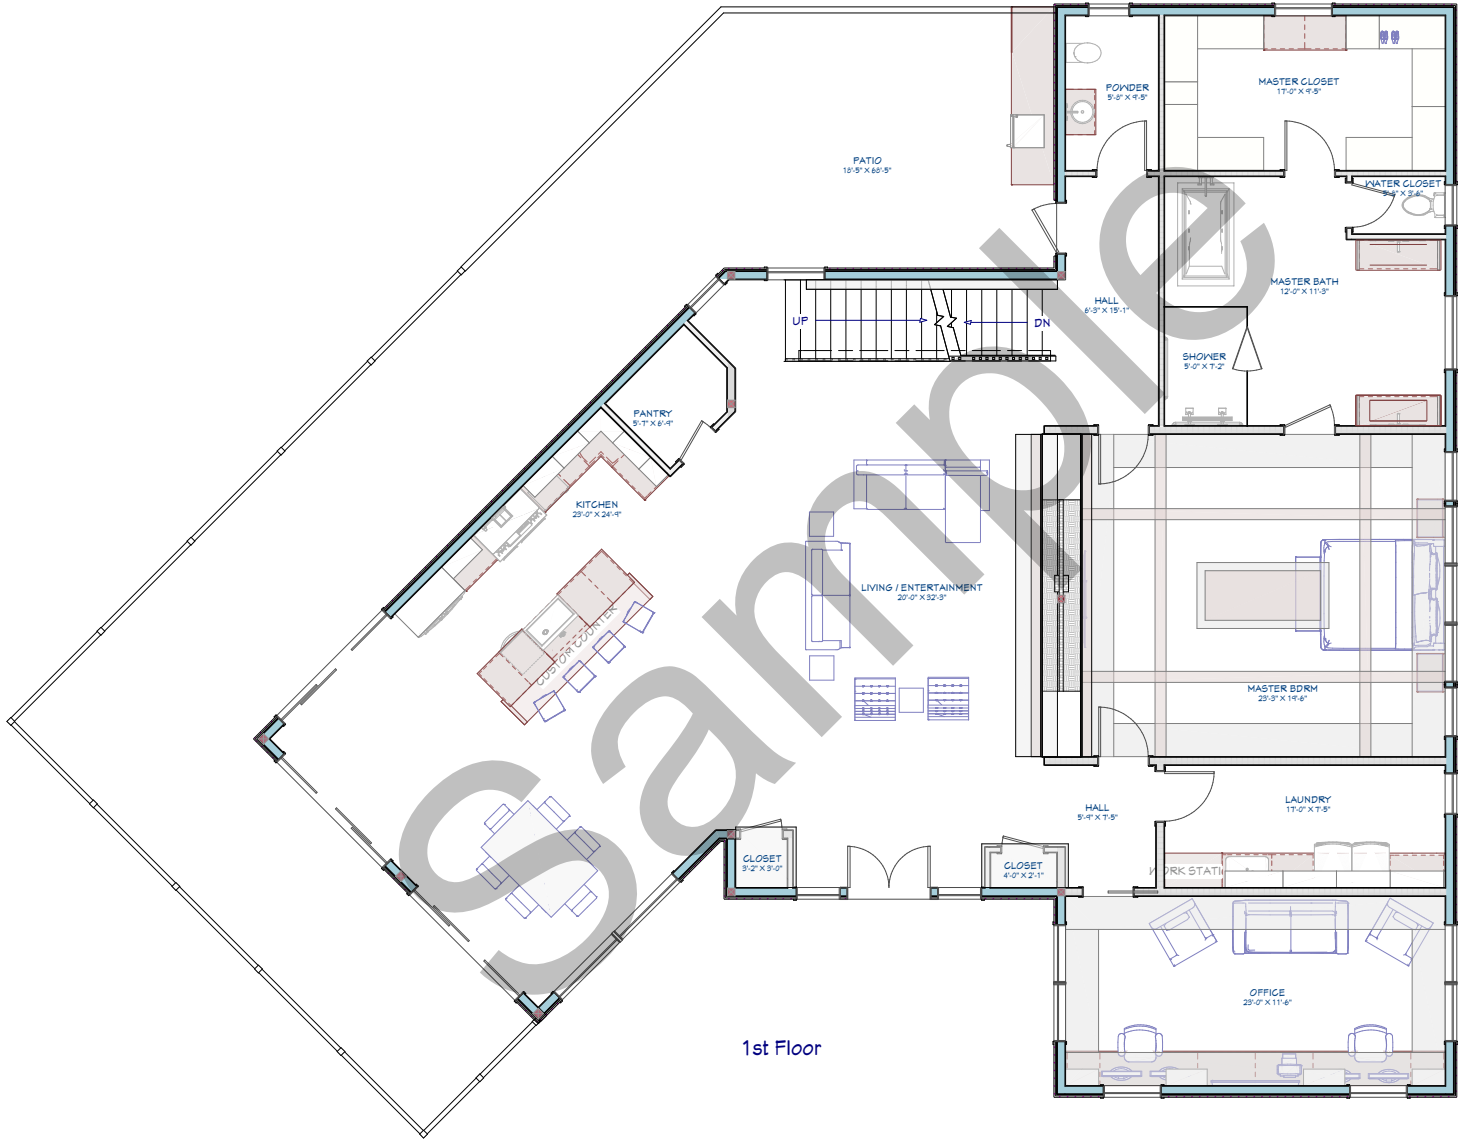

Designed  
By  
Chief Architect®

File Name:  
**Breckenridge**  
[www.PleasantRidgeConstruction.com](http://www.PleasantRidgeConstruction.com)

DRAWINGS PROVIDED BY:  
**Pleasant Ridge Construction**  
223 W Nine County Road  
Grandview, WA 98450

1st Floor

Designed  
By  
Chief Architect®

File Name: **Breckenridge**  
www.PleasantRidgeConstruction.com

DRAWINGS PROVIDED BY:  
**Pleasant Ridge Construction**  
223 W Nine County Road  
Grandview, WA 98450

2nd Floor

Designed  
By  
Chief Architect®

Plan Name:  
**Breckenridge**  
[www.PleasantRidgeConstruction.com](http://www.PleasantRidgeConstruction.com)

DRAWINGS PROVIDED BY:  
**Pleasant Ridge Construction**  
223 W Nine County Road  
Grandview, WA 98450