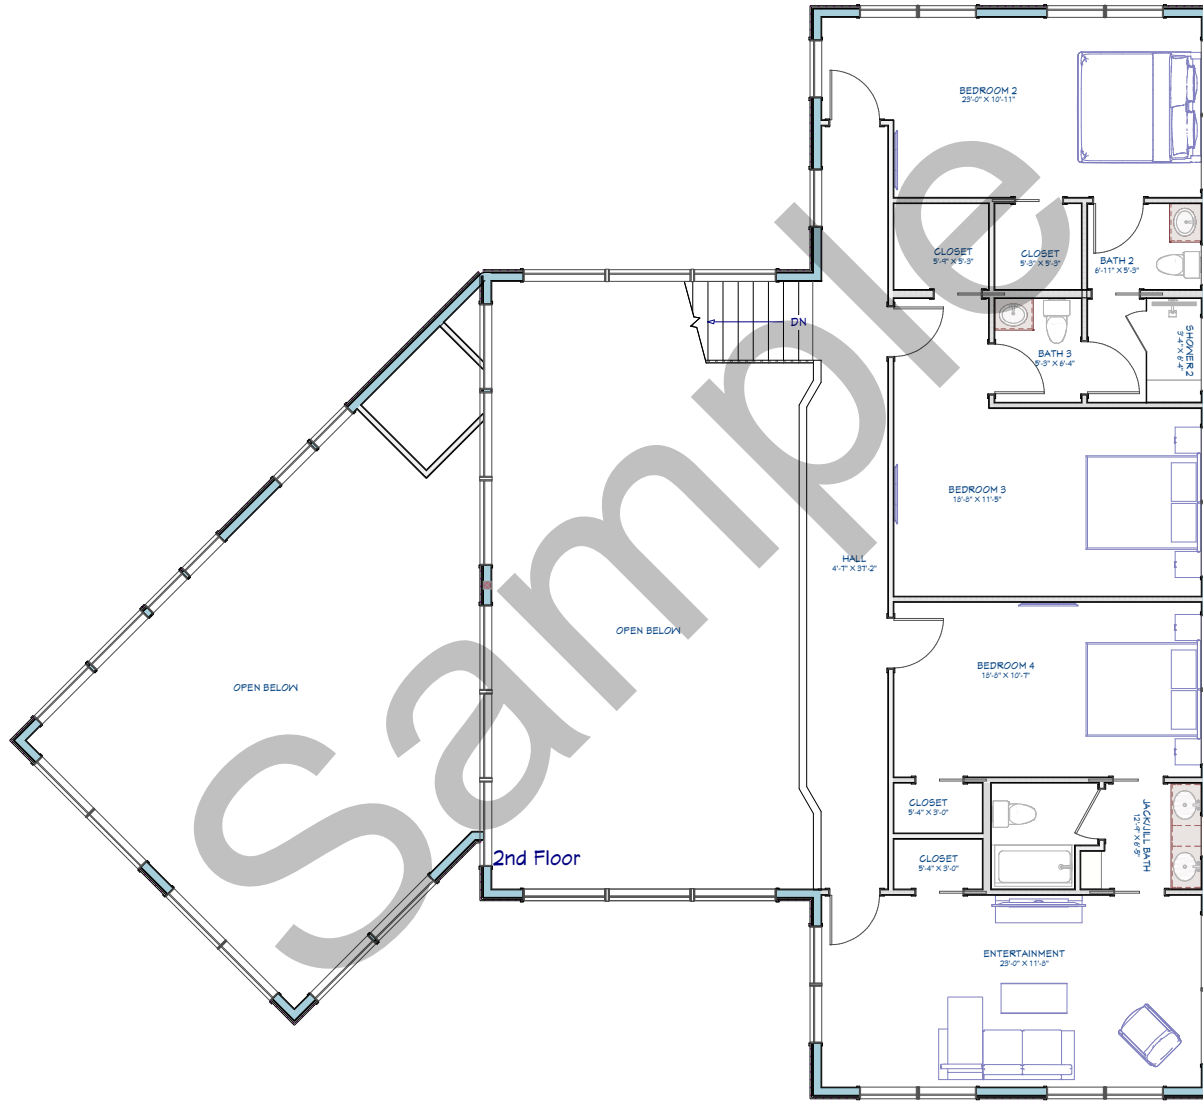

Designed  
By  
Chief Architect®

File Name:  
**Breckenridge**  
[www.PleasantRidgeConstruction.com](http://www.PleasantRidgeConstruction.com)

DRAWINGS PROVIDED BY:  
**Pleasant Ridge Construction**  
223 W Nine County Road  
Grandview, WA 98450

1st Floor

Designed  
By  
Chief Architect®

File Name: **Breckenridge**  
www.PleasantRidgeConstruction.com

DRAWINGS PROVIDED BY:  
**Pleasant Ridge Construction**  
223 W Nine County Road  
Grandview, WA 98450

2nd Floor

Designed  
By  
Chief Architect®

Plan Name:  
**Breckenridge**  
[www.PleasantRidgeConstruction.com](http://www.PleasantRidgeConstruction.com)

DRAWINGS PROVIDED BY:  
**Pleasant Ridge Construction**  
223 W Nine County Road  
Grandview, WA 98450

Designed  
By  
Chief Architect®

Plan Name:  
**Breckenridge**  
[www.PleasantRidgeConstruction.com](http://www.PleasantRidgeConstruction.com)

DRAWINGS PROVIDED BY:  
Pleasant Ridge Construction  
223 W Nine County Road  
Grandview, WA 98430